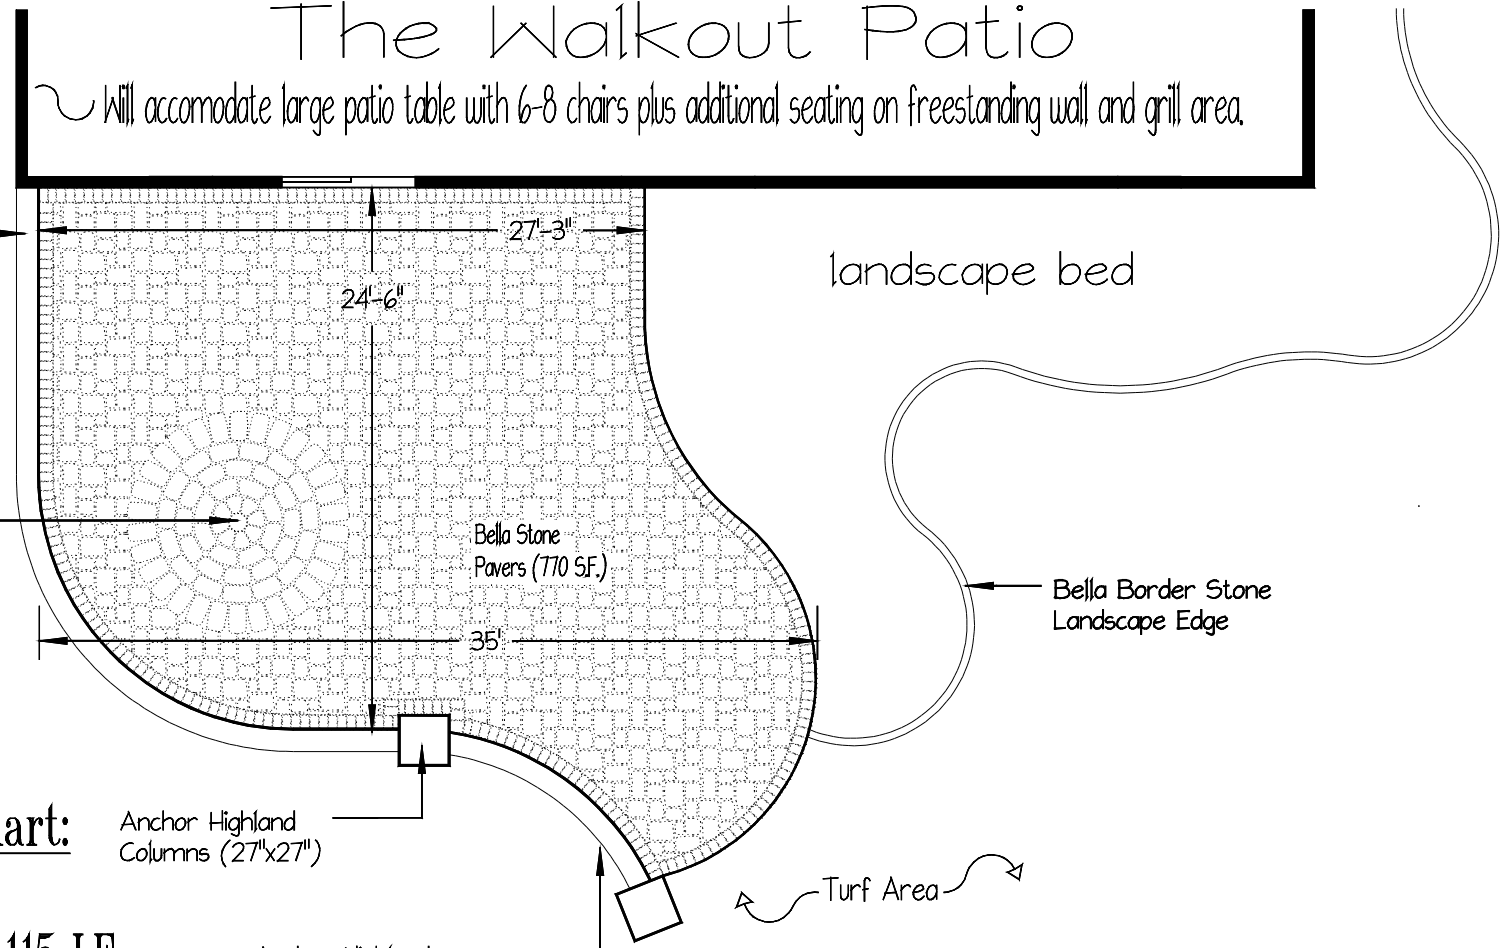

The Walkout Patio

Will accommodate large patio table with 6-8 chairs plus additional seating on freestanding wall and grill area.

Anchor Highland 6" 3pc. Retaining Wall (133 SF)

Bella Stone Circle Kit 10' Diam.

Bella Stone Pavers (770 SF)

Bella Border Stone Landscape Edge

Anchor Highland Columns (27"x27")

Anchor Highland Freestanding Wall (24" Exposed Height)

landscape bed

Turf Area

Material Reference Chart:

- Bella Pavers: 770 SF
- Bella Border Pavers: 115 LF
- Bella Border Stone Edge: 64 LF
- 1 10' Dia. Circle Kit: 81 SF
- Highland retaining wall: 133 SF
- Highland Column Units: 32
- Highland Free Standing Wall: 30 SF
- Ex-Large Caps: 47

HardscapeSTL.com		
client	date	revision
scale 1"=8'-0"		
drawn by	checked by	drawing #