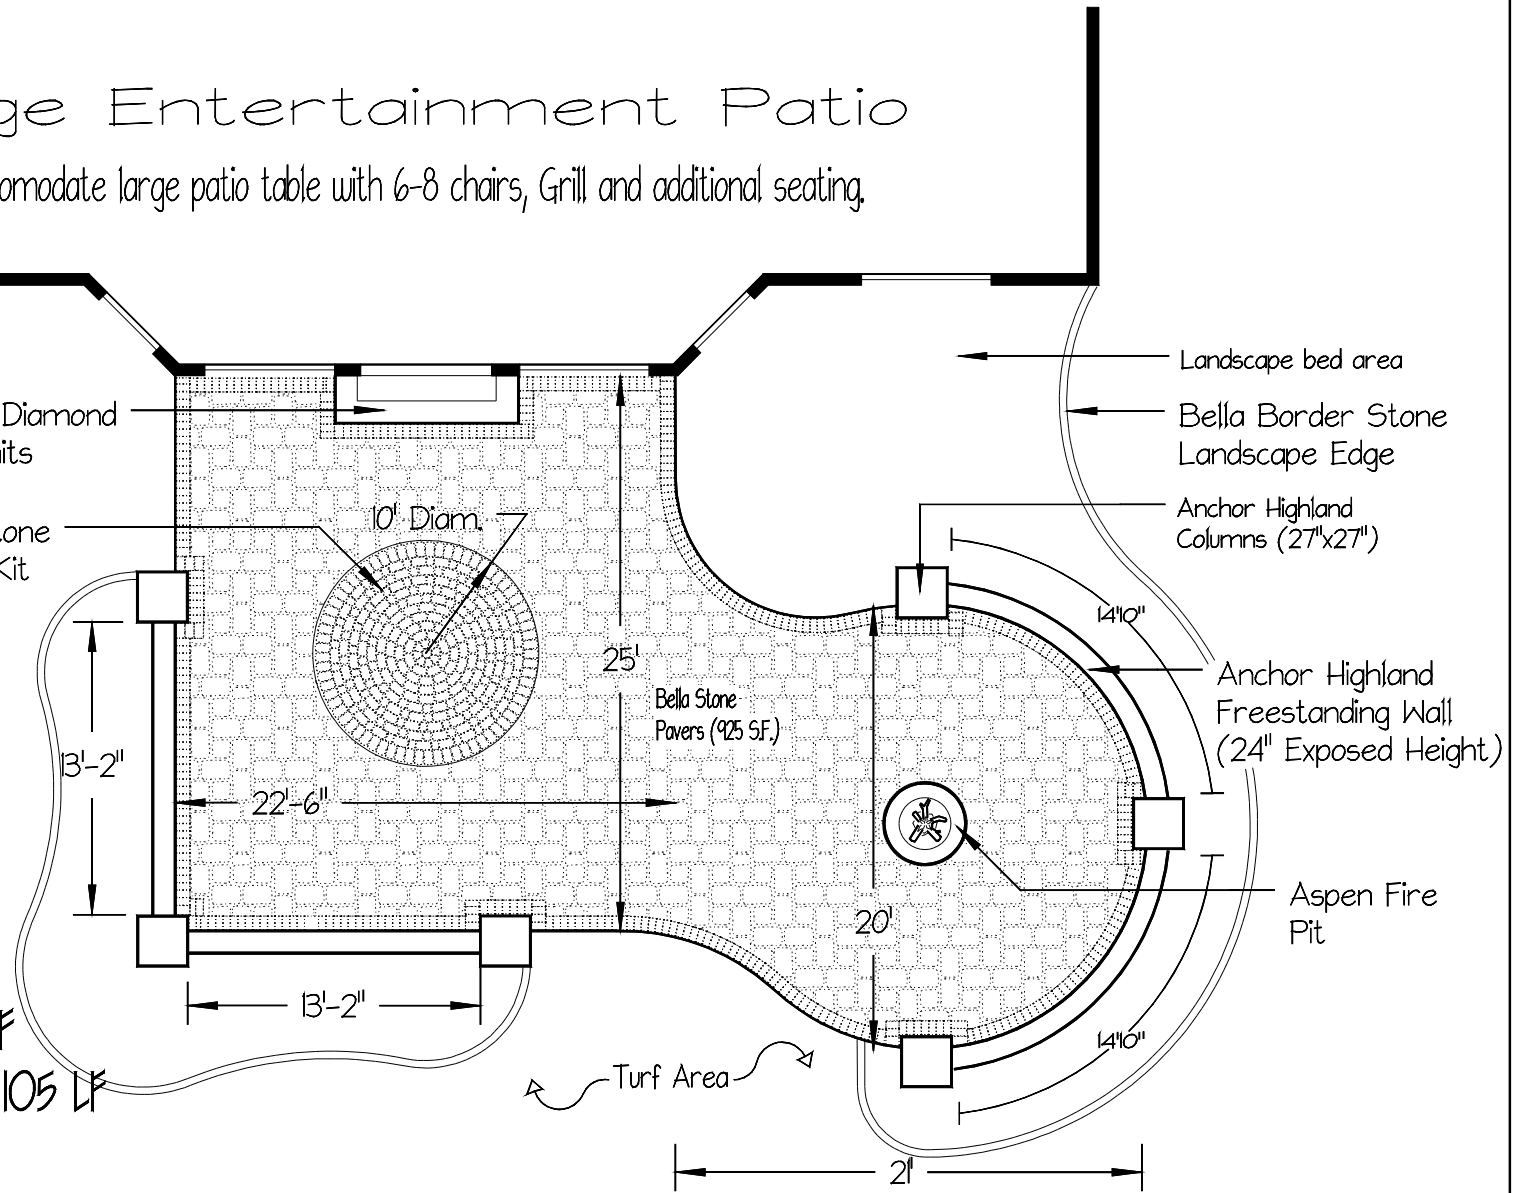

Large Entertainment Patio

Will accommodate large patio table with 6-8 chairs, Grill and additional seating.

Anchor Diamond Step Units

Bella Stone Circle Kit

10' Diam.

Bella Stone Pavers (925 SF.)

Landscape bed area

Bella Border Stone Landscape Edge

Anchor Highland Columns (27"x27")

Anchor Highland Freestanding Wall (24" Exposed Height)

Aspen Fire Pit

Material Reference Chart:

- Bella Pavers: 731 SF
- Bella Border Pavers: 142 LF
- Bella Stone Border Edge: 105 LF
- 10' Dia. Circle Kit: 81 SF
- Highland Column Units: 168
- Highland Free Standing Wall: 140 SF
- Ex-Large Caps: 93
- Highland Step units: 10

HardscapeSTL.com		
client	date	revision
scale 1"=8'-0"		
drawn by	checked by	drawing #