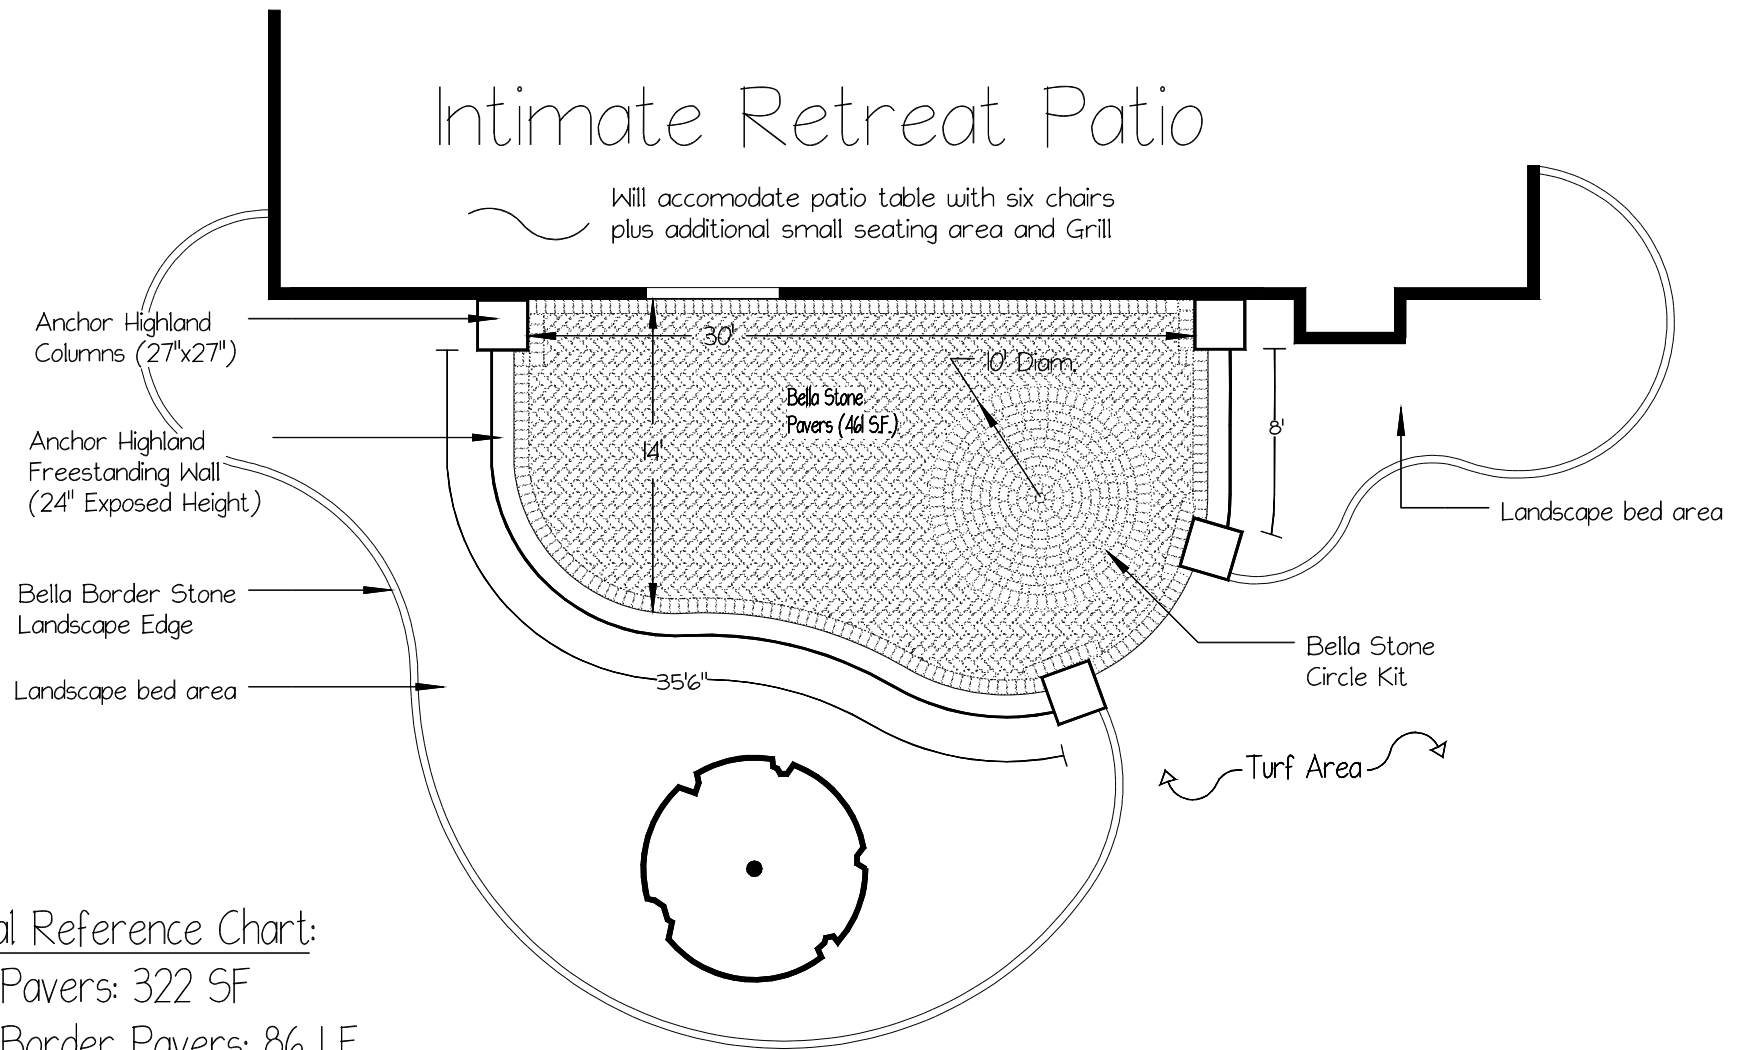

Intimate Retreat Patio

Will accommodate patio table with six chairs plus additional small seating area and Grill

Material Reference Chart:

- Bella Pavers: 322 SF
- Bella Border Pavers: 86 LF
- Bella Stone Border Edge: 115 LF
- 1 10' Dia. Circle Kit: 81 SF
- Highland Column Units: 96
- Highland Freestanding Wall: 109 SF
- Ex-Large Caps: 72

client	date	revision
scale 1"=8'-0"		
drawn by	checked by	drawing #