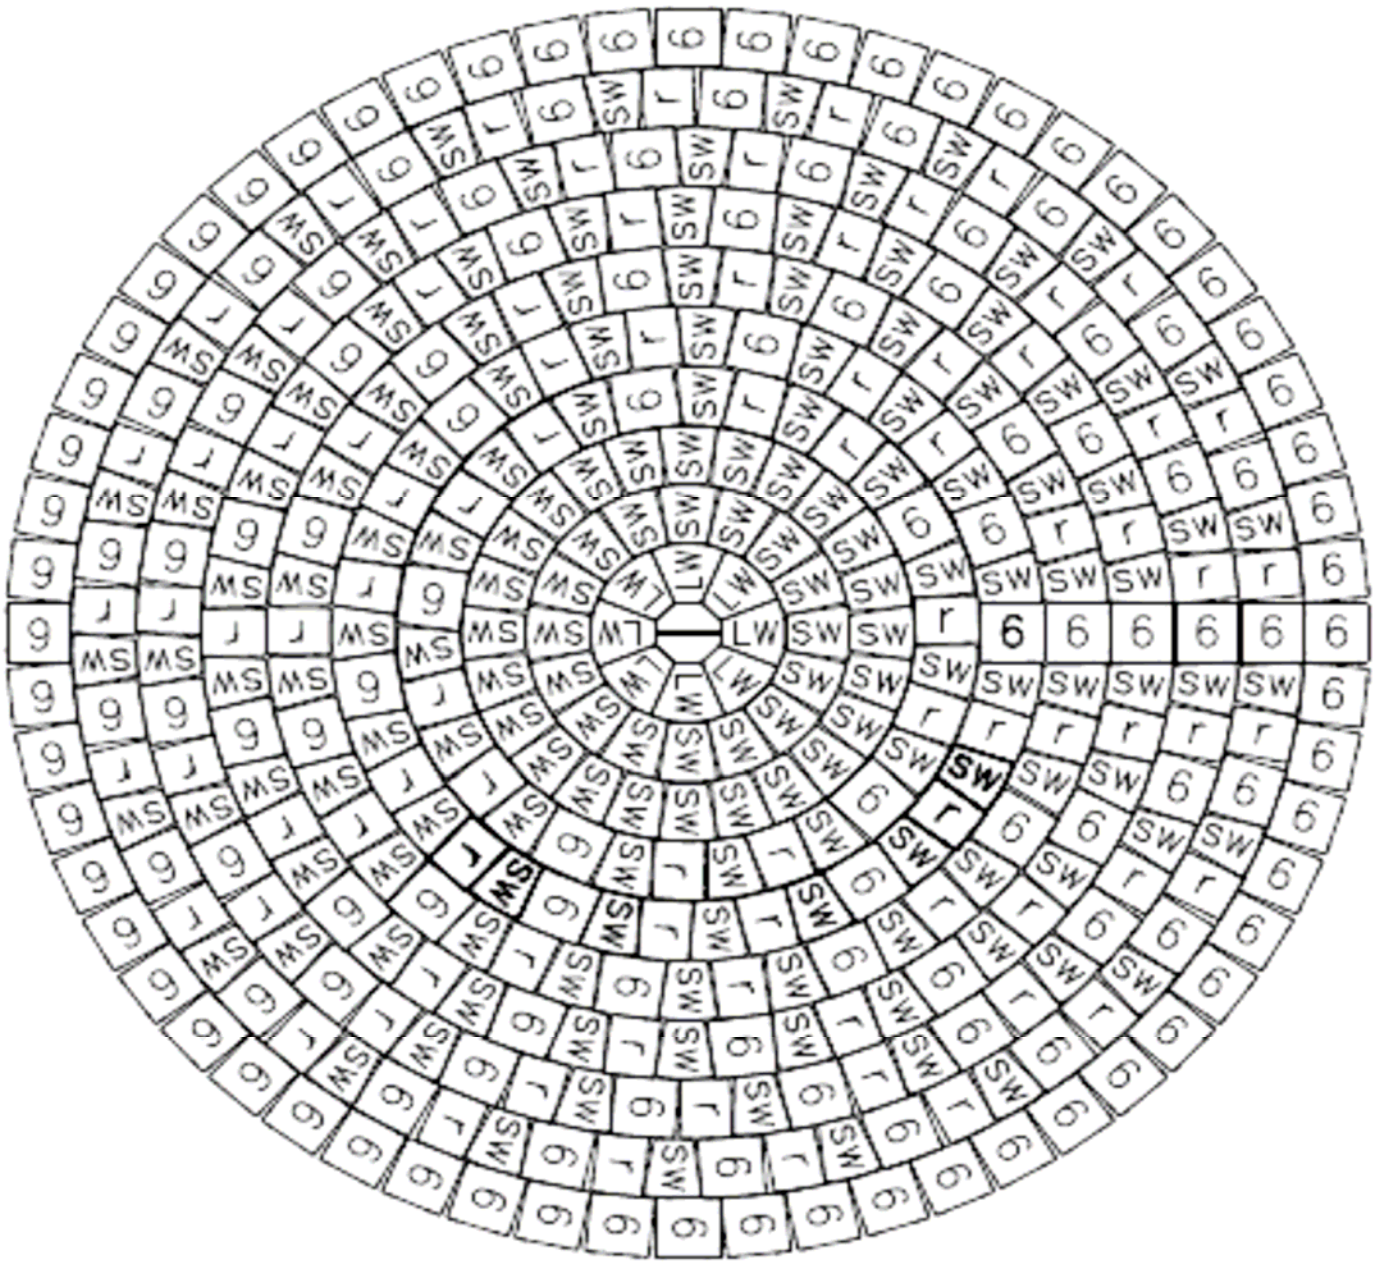

BELLA STONE CIRCLE KIT LAYING PATTERN

Bella Circle Kit outside diameter circle 10'6"

Center: 2 Center Stones

Row 1: Little Wedges 6x

Row 2: Small Wedges 16x

Row 3: Small Wedges 24x

Row 4: 6x6, Small Wedge, Rec, Small Wedge, Rec, Small Wedge -5x total

Row 5: 6x6, Small Wedge, Rec, Small Wedge, Rec, Small Wedge -6x total + 1 Small Wedge & 1 6x6

Row 6: 6x6, Small Wedge, Rec, Small Wedge 11x total

Row 7: 6x6, Small Wedge, Rec, Small Wedge 13x total

Row 8: 6x6, Rec, Small Wedge 19x total

Row 9: 6x6, Rec, Small Wedge 21x total

Row 10: 6x6's approx 60pcs