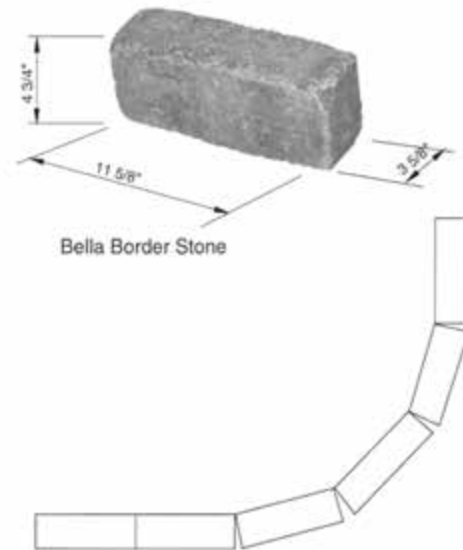

BELLA BORDER STONE™

Bella Border Stone™ offers you an affordable option in landscape edging. This tumbled single-piece stone gives you unlimited design flexibility for bordering your driveway, patio, sidewalk, or planter.

- **EASY TO INSTALL**
- **MULTIPLE COLORS**
- **LOW COST**

CHARCOAL

BUFF

RED

CHOCOLATE

NOMINAL DIMENSIONS

Wide 4³/₄" • Tall 3⁵/₈"
 Long 11⁵/₈" • Coverage .29 sq. ft.
 Approx. Weight 16.15 lbs.

PATIO STONE COLLECTION

Stepping Stones

16" ROUND
Red / Grey

16" SQUARE
Red / Grey

16" BRICKFACE
Red

16" OXFORD
Fieldstone / Rosestone