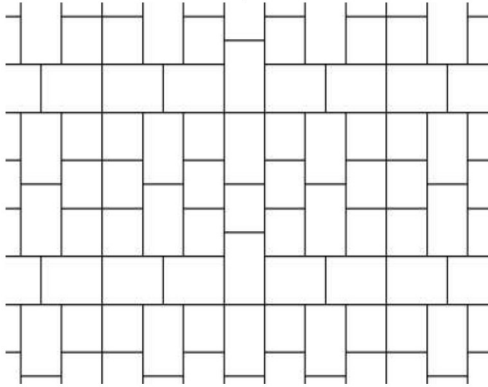

## Laying Patterns

## Bella Cobble Stone

2 to 1 ratio 66%-6x9, 33%-6x6

### 2pc Laying Patterns 6x6, 6x9

66% 6x9, 33% 6x6

66% 6x9, 33% 6x6

### 3pc Laying patterns 6x6, 6x9, 6x12

50% 6x12, 33% 6x9, 16% 6x6

50%-6x12, 33%-6x9, 16%-6x6