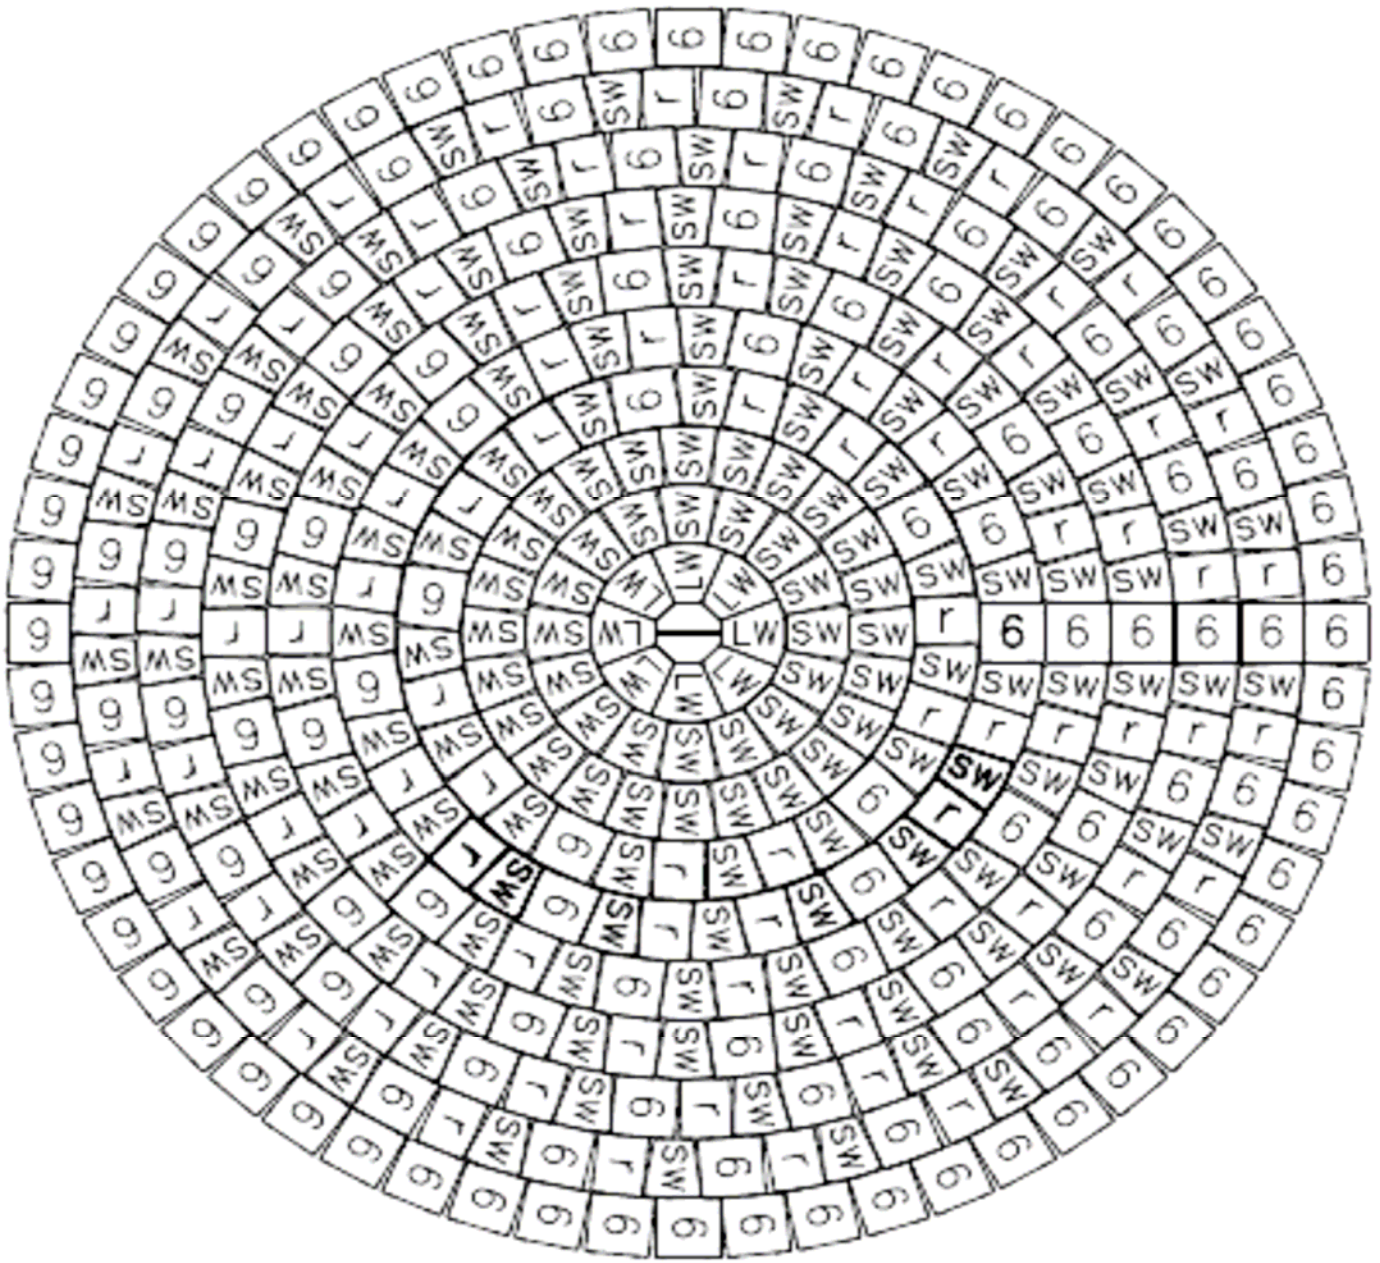

BELLA STONE CIRCLE KIT LAYING PATTERN

Bella Circle Kit outside diameter circle 10'6"

- Center: 2 Center Stones
- Row 1: Little Wedges 6x
- Row 2: Small Wedges 16x
- Row 3: Small Wedges 24x
- Row 4: 6x6, Small Wedge, Rec, Small Wedge, Rec, Small Wedge -5x total
- Row 5: 6x6, Small Wedge, Rec, Small Wedge, Rec, Small Wedge -6x total + 1 Small Wedge & 1 6x6
- Row 6: 6x6, Small Wedge, Rec, Small Wedge 11x total
- Row 7: 6x6, Small Wedge, Rec, Small Wedge 13x total
- Row 8: 6x6, Rec, Small Wedge 19x total
- Row 9: 6x6, Rec, Small Wedge 21x total
- Row 10: 6x6's approx 60pcs